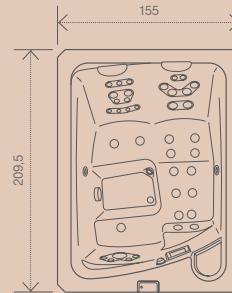

LUCKY

VIBES

by USSPA

MODEL SPECIFICATION

Spa size	155 x 209,5 x 89,5 cm
Water volume	700 l
Dry weight / Filled weight	290 / 990 kg
Shell	MassiveShell Construction
Colour selection	4
Insulation	Polarguard
Total seating / Seats / Lounger	3 / 1 / 2

MASSAGE

Total number of jets	39
Water jets / Air jets	26 / 13
TurboBoost system	Central
Boost Control regulation	1
HYDROTHERAPY SETS	
IntenseFLOW	1
BlissFLOW	1
ZenFLOW	1

TECHNOLOGY

Electropack	Gecko in.ye-5-H3.0
Touch screen control panel	Gecko in.kl000 series
Pump1 - dual speed	2,2 kW / 0,4 kW
Air blower	1,2 kW
Filtration	Pressure Clean
Ozonator	OzonePure
Heater	3 kW
Protection system	Smart Winter Mode