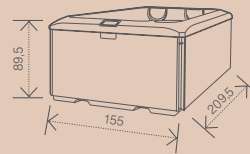

LUCKY

VIBES

by USSPA

MODEL SPECIFICATION

Spa size	155 x 209,5 x 89,5 cm
Water volume	700 l
Dry weight / Filled weight	290 / 990 kg
Shell	MassiveShell Construction
Colour selection	4
Insulation	Polarguard
Total seating / Seats / Lounger	3 / 1 / 2

MASSAGE

Total number of jets	39
Water jets / Air jets	26 / 13
TurboBoost system	Central
Boost Control regulation	1
HYDROTHERAPY SETS	
IntenseFLOW	1
BlissFLOW	1
ZenFLOW	1

TECHNOLOGY

Electropack	Gecko in.ye-5-H3.0
Touch screen control panel	Gecko in.kl000 series
Pump1 - dual speed	2,2 kW / 0,4 kW
Air blower	1,2 kW
Filtration	Pressure Clean
Ozonator	OzonePure
Heater	3 kW
Protection system	Smart Winter Mode